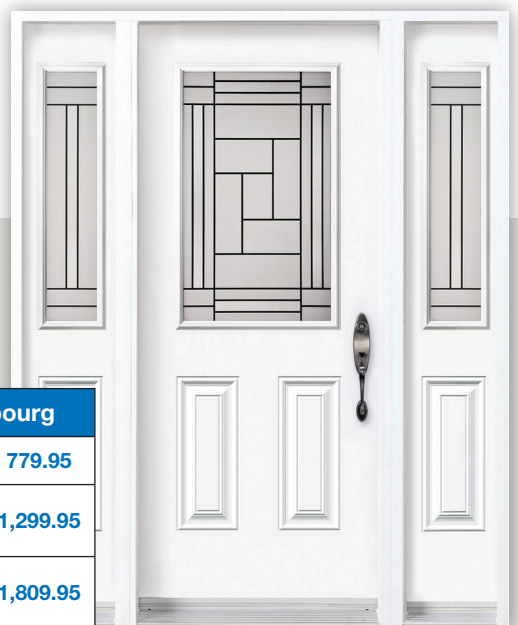

In-Stock

Choose from our wide assortment of the most popular Premium Entry Door styles and sizes - all in-stock for pick-up or delivery. **Prices shown are for White Finish only. Custom colours available at an additional cost.** See one of our Door and Window Experts for details.

32" Infinite	
Single	\$ 1,699.00
With 1 Sidelite	\$ 2,680.00
With 2 Sidelites	\$ 3,900.00

Prices shown are white finish.

32" Pure	
Single	\$ 1,029.95
With 1 Sidelite	\$ 1,599.95
With 2 Sidelites	\$ 2,199.95

Prices shown are white finish.

32" Louisbourg	
Single	\$ 779.95
With 1 Sidelite	\$ 1,299.95
With 2 Sidelites	\$ 1,809.95

Prices shown are white finish.

32" Alys	
Single	\$ 889.95
With 1 Sidelite	\$ 1,469.95
With 2 Sidelites	\$ 2,059.95