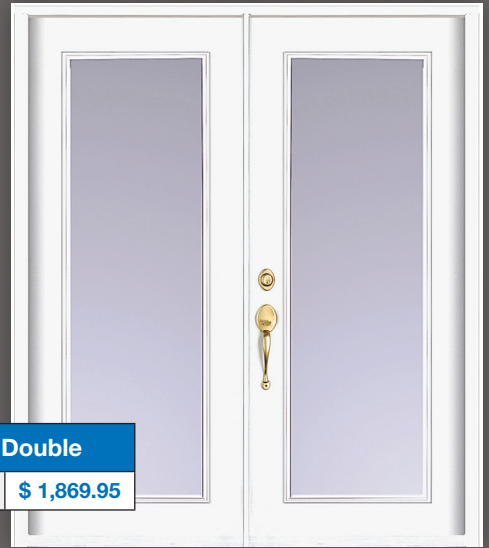

32" Infinite	
Single	\$ 1,699.00
With 1 Sidelite	\$ 2,680.00
With 2 Sidelites	\$ 3,900.00

Prices shown are white finish.

32" Pure	
Single	\$ 1,029.95
With 1 Sidelite	\$ 1,599.95
With 2 Sidelites	\$ 2,199.95

Full Lite Double	
Vinyl Clad	\$ 1,869.95

Prices shown are white finish.

15 Lite Double	
Vinyl Clad	\$ 1,919.95

Prices shown are white finish.

Sliding Patio Doors

5' x 80"	
No Grills	\$ 1,259.99
With Grills	\$ 1,319.95